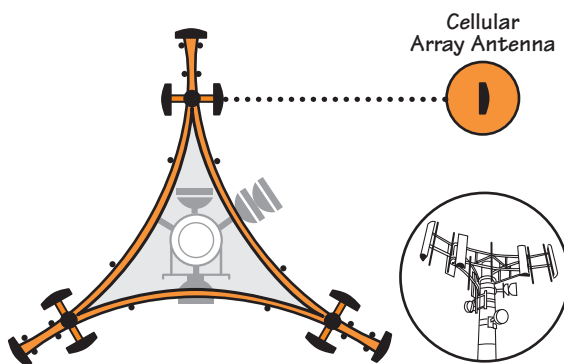

Wi-Fi ARRAY ARCHITECTURE

Xirrus Wi-Fi Arrays combine *sectorized array antennas* and *network switching* into a single device.

CELLULAR ARRAY ANTENNAS

Wi-Fi ARRAY ANTENNAS

- **Multiple radios** = more bandwidth and user density
- **Directional antennas** = stronger signal strength and increased coverage
- **Sectorized RF patterns** = better RF management and load balancing
- **Fewer devices** = cost, installation, and management savings

L2/L3 SWITCH

Wi-Fi ARRAY SWITCH

- **Distributed to the edge** = more efficient switching decisions
- **Intelligence at the edge** = more efficient QoS and VLAN-tagging
- **Security at the edge** = better protection of all network traffic
- **More bandwidth** = enhanced user experience and network efficiency

XIRRUS Wi-Fi ARRAY SPECIFICATIONS

802.11abg+n Wi-Fi Arrays

	XN4	XN8	XN12	XN16
RF Specifications				
Maximum Wi-Fi Bandwidth	1.2Gbps	2.4Gbps	3.6Gbps	4.8Gbps
Integrated 802.11abg+n Access Points	4	4	4	4
Integrated 802.11a+n Access Points	-	4	8	12
Total Integrated Access Points	4	8	12	16
Dedicated Wi-Fi Threat Sensor	Yes	Yes	Yes	Yes
Maximum Wi-Fi Backhaul Link	900Mbps	900Mbps	900Mbps	900Mbps
RP-TNC Connectors	1	3	3	3
# of Integrated Antennas	20	36	36	48