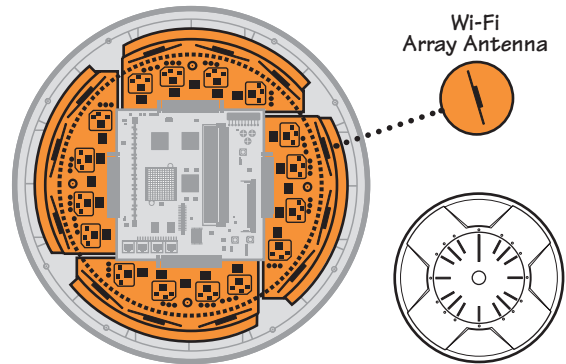

Wi-Fi ARRAY ARCHITECTURE

Xirrus Wi-Fi Arrays combine *sectorized array antennas* and *network switching* into a single device.

CELLULAR ARRAY ANTENNAS

Wi-Fi ARRAY ANTENNAS

- **Multiple radios** = more bandwidth and user density
- **Directional antennas** = stronger signal strength and increased coverage
- **Sectorized RF patterns** = better RF management and load balancing
- **Fewer devices** = cost, installation, and management savings

L2/L3 SWITCH

Wi-Fi ARRAY SWITCH

- **Distributed to the edge** = more efficient switching decisions
- **Intelligence at the edge** = more efficient QoS and VLAN-tagging
- **Security at the edge** = better protection of all network traffic
- **More bandwidth** = enhanced user experience and network efficiency

XIRRUS Wi-Fi ARRAY SPECIFICATIONS

802.11abg+n Wi-Fi Arrays

	XN4	XN8	XN12	XN16
RF Specifications				
Maximum Wi-Fi Bandwidth	1.2Gbps	2.4Gbps	3.6Gbps	4.8Gbps
Integrated 802.11abg+n Access Points	4	4	4	4
Integrated 802.11a+n Access Points	-	4	8	12
Total Integrated Access Points	4	8	12	16
Dedicated Wi-Fi Threat Sensor	Yes	Yes	Yes	Yes
Maximum Wi-Fi Backhaul Link	900Mbps	900Mbps	900Mbps	900Mbps
RP-TNC Connectors	1	3	3	3
# of Integrated Antennas	20	36	36	48